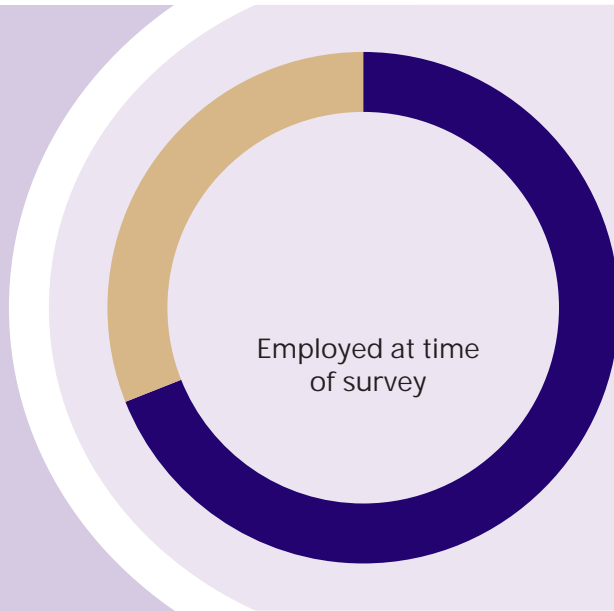

Internet
and software **55%**

Employed at time
of survey

CAREER SERVICES FOR iSCHOOL STUDENTS: Dedicated iSchool Career Services Advisors are available to help you map your education to your career goals (ischool.uw.edu/career-services), resources, workshops and advising through the Career & Internship Center (careers.washington.edu).